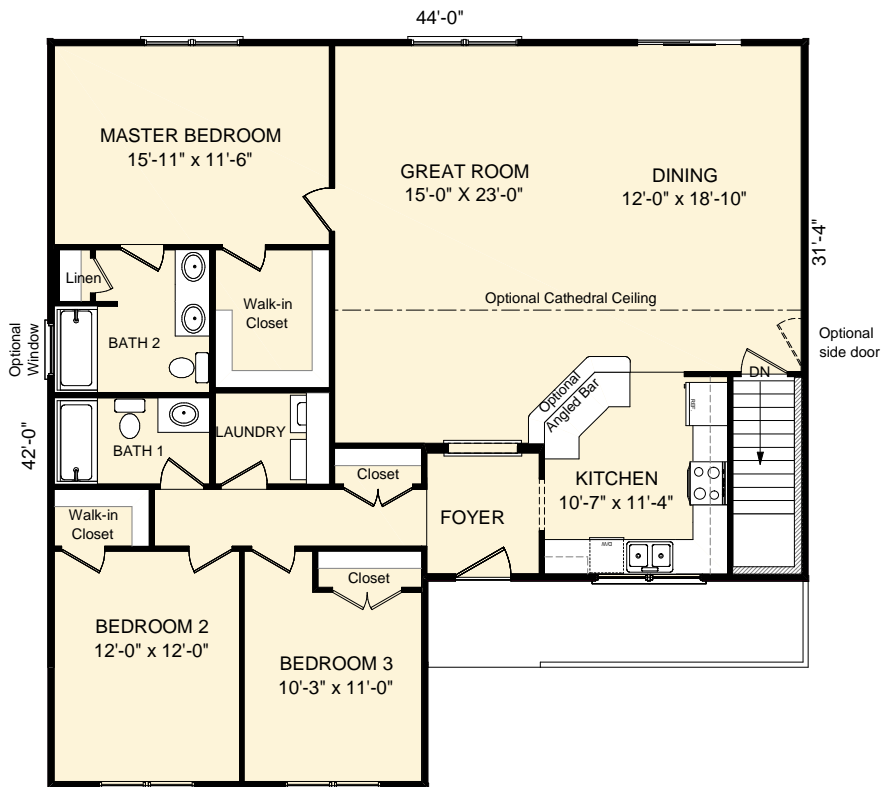

The Riverdale

Elevation B (Shown with Options)

Total Finished SF: 1,642 sf

The Riverdale special features:

- ◆ Laundry on Main Level
- ◆ 3 bedroom plan with 2 baths
- ◆ Covered Porch

EQUAL HOUSING
OPPORTUNITY
© FOXCRAFT HOME BUILDERS

This brochure is for illustrative purposes only and not part of a legal contract. Some items may be available at additional cost. Room dimensions are approximate and actual plans may vary due to changes in design or building materials. Design and specifications are subject to change without notice or obligation.